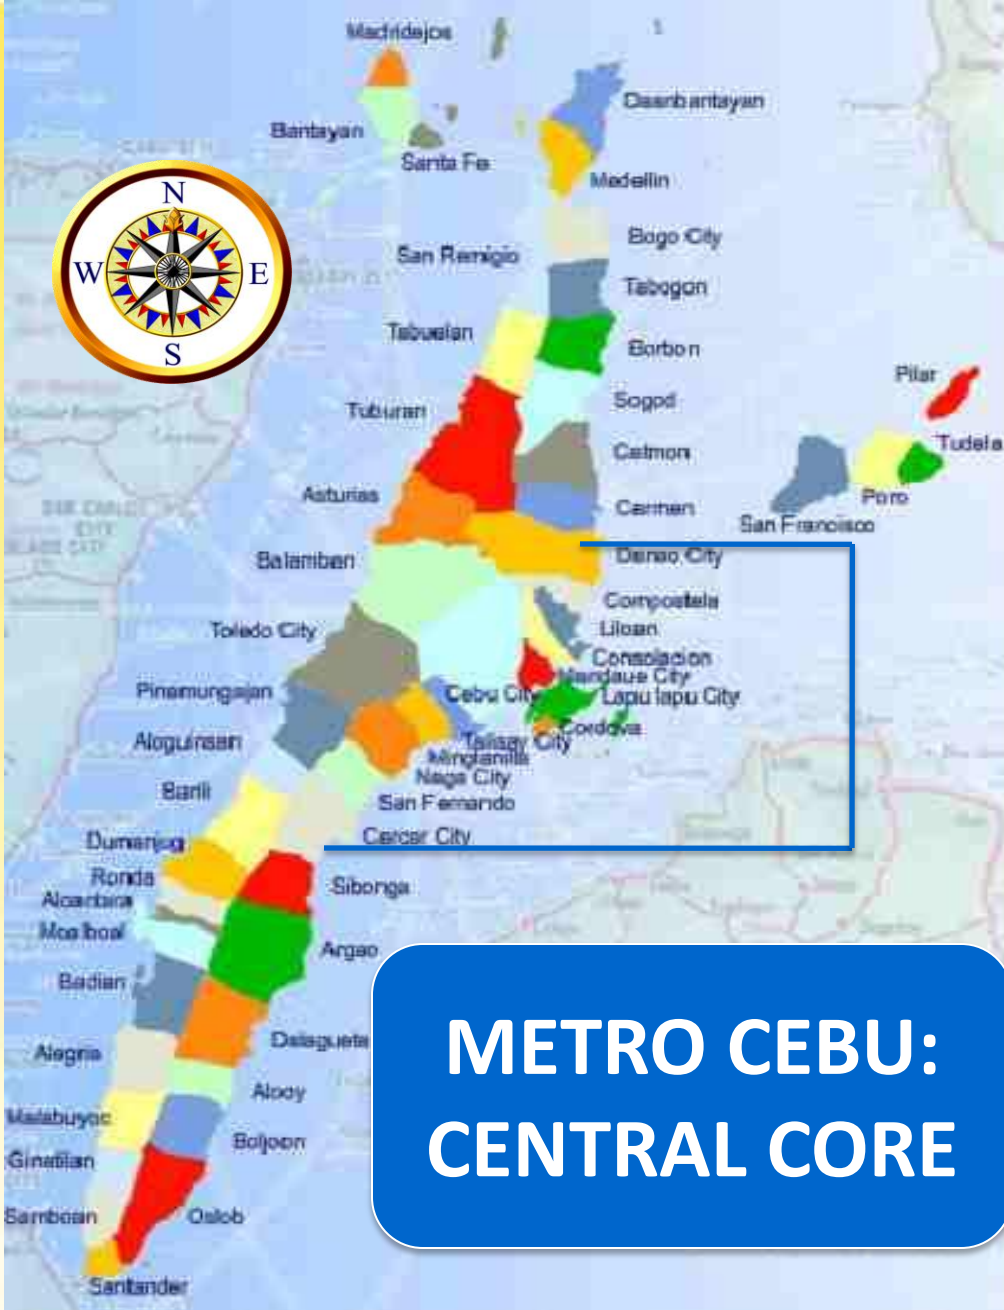

*Authority of the
government emanates
from the people.*

3rd Asia Smart City Conference
Yokohama, Japan

CEBU

*Ideal Hub
and Gateway
to the
Global
Market*

INCLUSIVE GOVERNANCE

PEOPLE

PLANET

PROSPERITY

CEBU

Central
Core

- ❖ Founded in August 6, 1569
- ❖ Island in Central Visayas
- ❖ 7 Cities & 44 Municipalities
- ❖ Capital: City of Cebu
- ❖ 365 miles south of Manila
- ❖ Population: 2.6 Million (2010)

QUALITY OF LIFE FOR ALL

CEBU

**METRO CEBU:
CENTRAL CORE**

**Opportunity to learn,
acquire skills, & make
a living**

**Environment for
business & community**

**Quality of life in live,
work, and play spaces**

**Cooperation of all in
realizing the vision**

13 cities and municipalities in 1 province covering Metro Cebu as subscribed to by the **Metro Cebu Development and Coordinating Board (MCDCB)**

MAP OF METRO CEBU
Province of Cebu, Philippines

6 Cs of Smart Cities