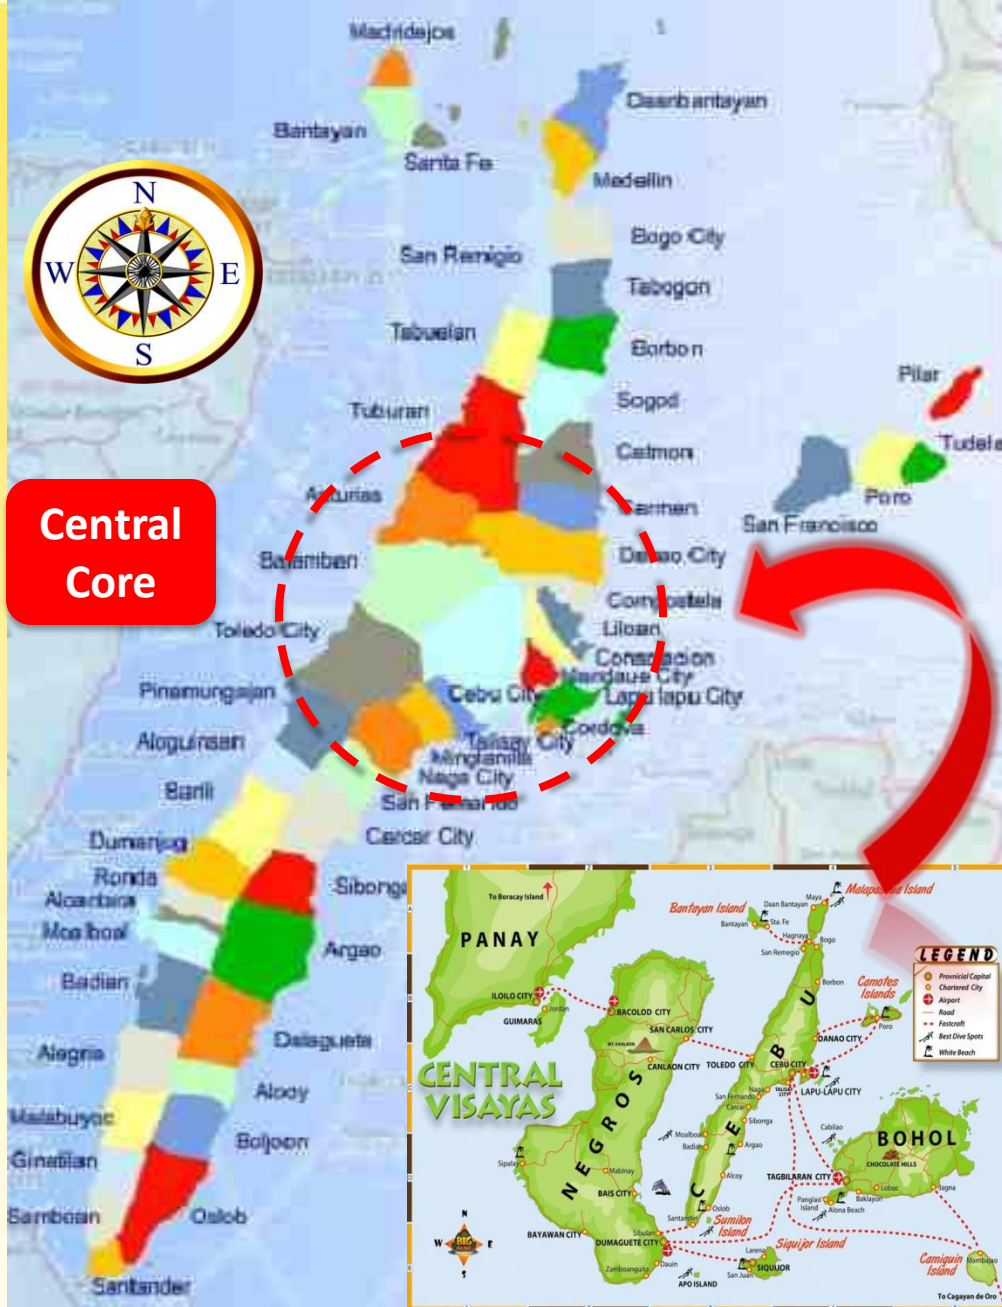

*Authority of the
government emanates
from the people.*

3rd Asia Smart City Conference
Yokohama, Japan

CEBU

*Ideal Hub
and Gateway
to the
Global
Market*

INCLUSIVE GOVERNANCE

PEOPLE

PLANET

PROSPERITY

CEBU

Central
Core

- ❖ Founded in August 6, 1569
- ❖ Island in Central Visayas
- ❖ 7 Cities & 44 Municipalities
- ❖ Capital: City of Cebu
- ❖ 365 miles south of Manila
- ❖ Population: 2.6 Million (2010)

QUALITY OF LIFE FOR ALL

13 cities and municipalities in 1 province covering Metro Cebu as subscribed to by the **Metro Cebu Development and Coordinating Board (MCDCB)**

MAP OF METRO CEBU
Province of Cebu, Philippines

6 Cs of Smart Cities