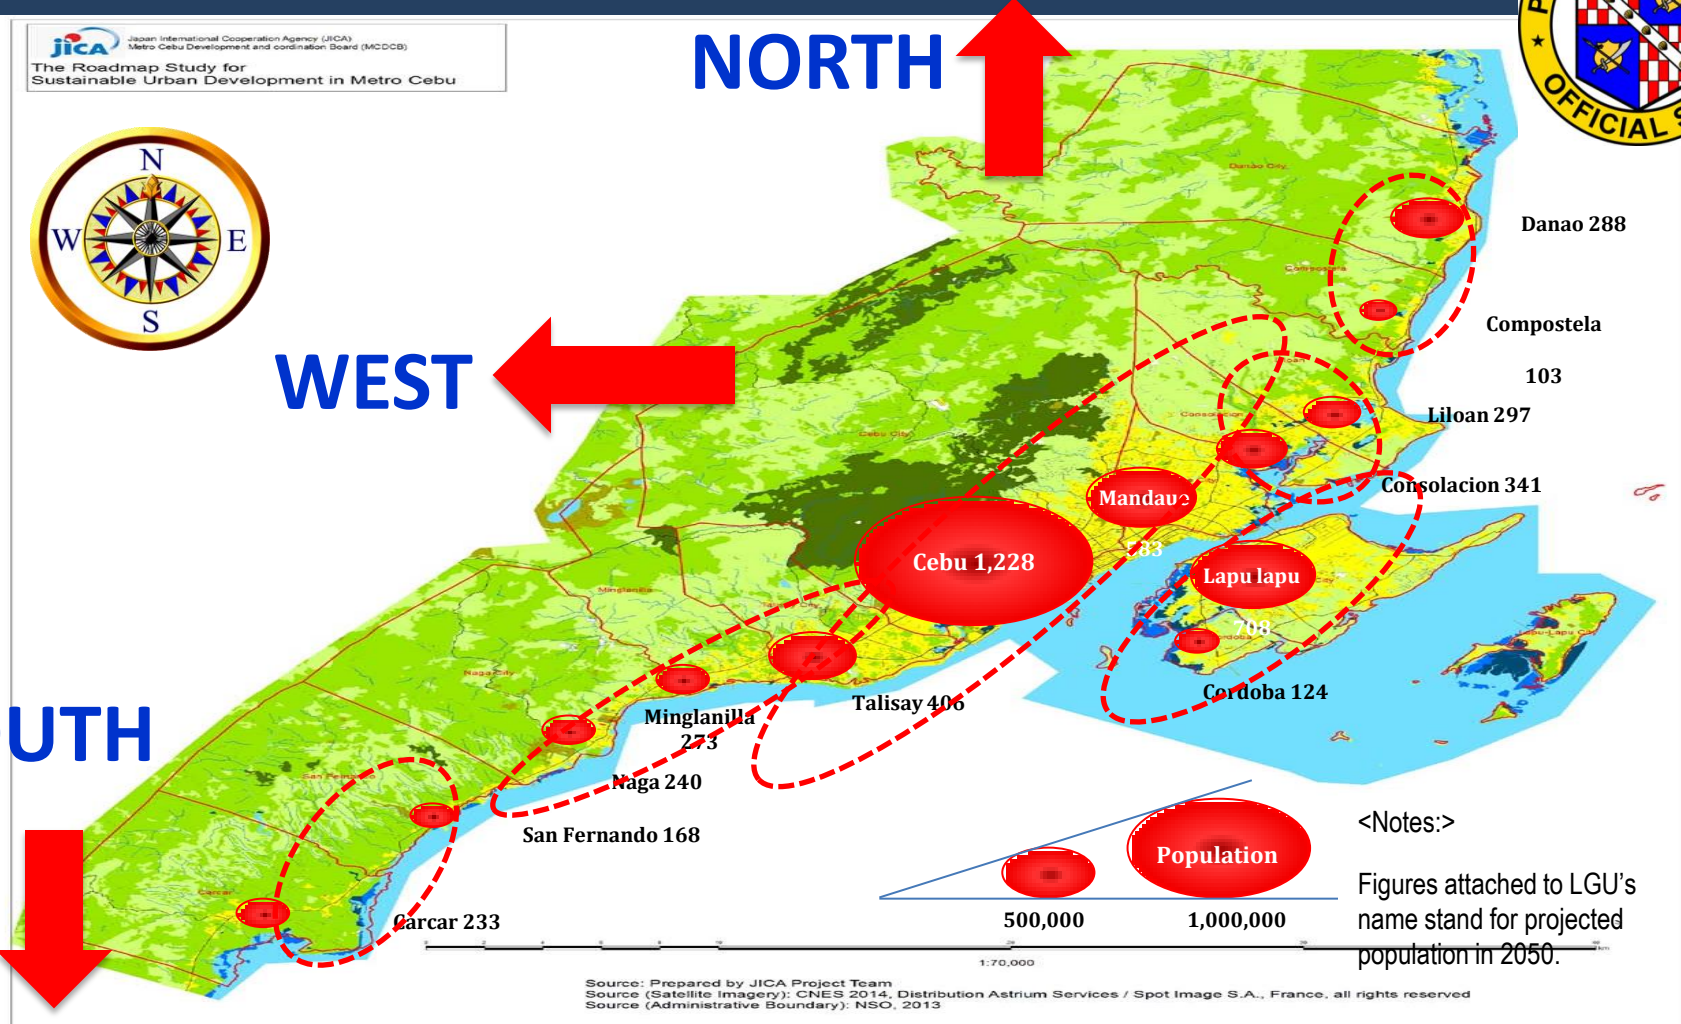

NORTH ↑

WEST ←

SOUTH ↓