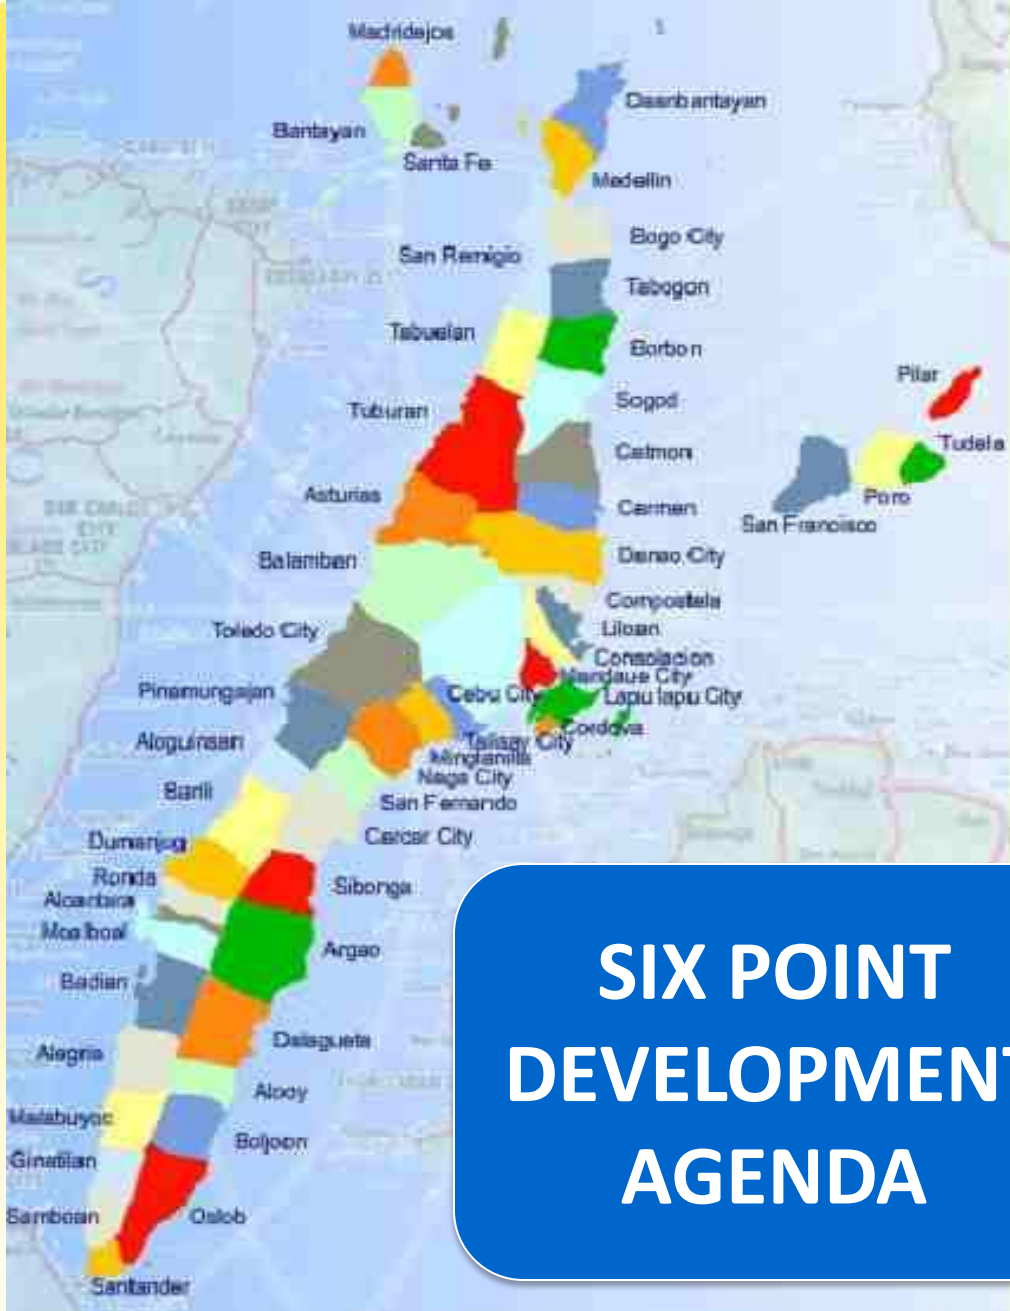

CEBU

SIX POINT DEVELOPMENT AGENDA

- Health & Social Services
- Countryside Development
- Education & Technical Vocational Training
- Infrastructure Development & Private Sector Cooperation
- Environment Protection, Climate Change, DRRM
- Law and Order