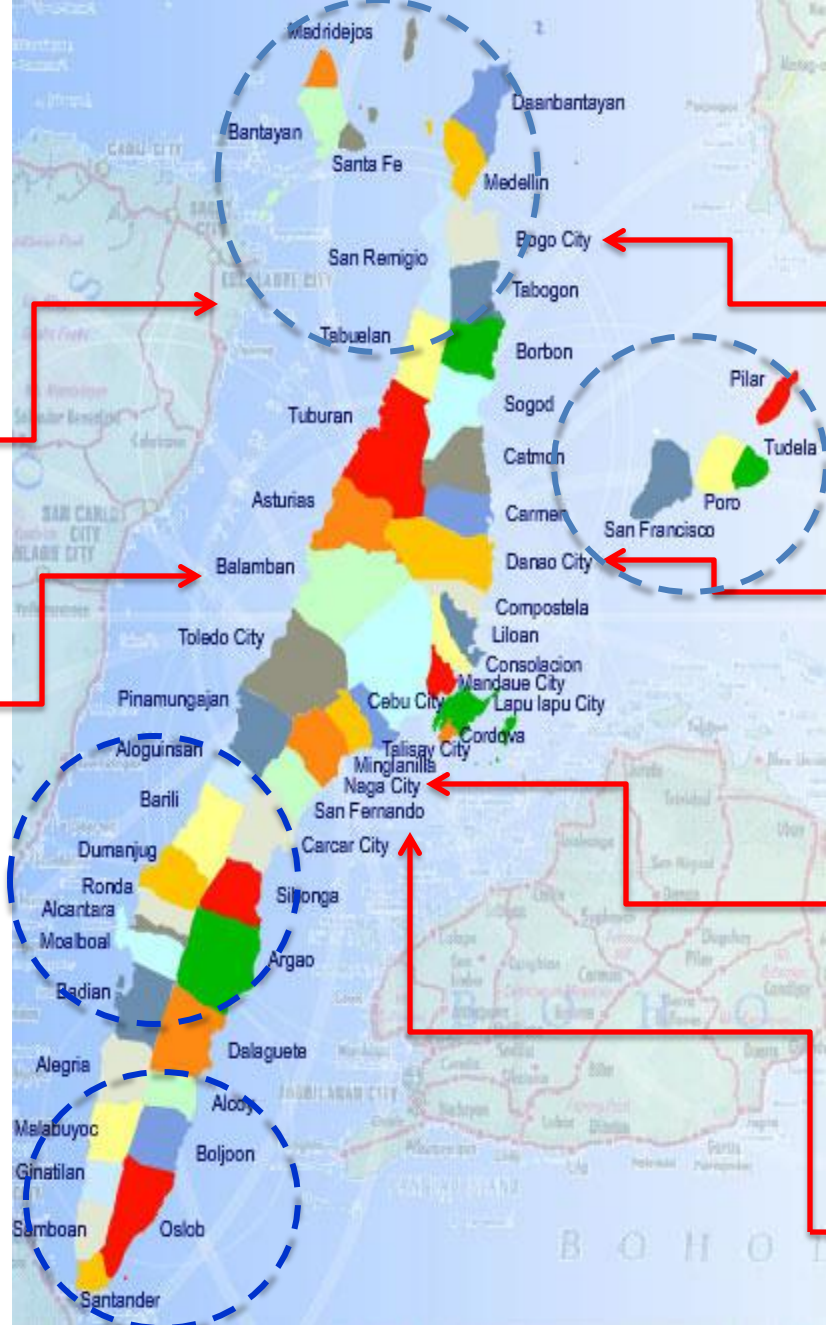

CEBU

Central
Core

- ❖ Founded in August 6, 1569
- ❖ Island in Central Visayas
- ❖ 7 Cities & 44 Municipalities
- ❖ Capital: City of Cebu
- ❖ 365 miles south of Manila
- ❖ Population: 2.6 Million (2010)

QUALITY OF LIFE FOR ALL

13 cities and municipalities in 1 province covering Metro Cebu as subscribed to by the **Metro Cebu Development and Coordinating Board (MCDCB)**

MAP OF METRO CEBU
Province of Cebu, Philippines

6 Cs of Smart Cities

**NORTH
GROWTH AREA**

**SOUTH
GROWTH AREA**

**WEST GROWTH
AREA**

**CENTRAL
URBAN CORE**

**SMART
CITIES &
TOWNS**

Economic Development

Ecological Security

Equitable Growth

Tourism Areas N-S-E-W

Gateway to Southern Philippines

Proposed Economic Processing Zone

CEBU MITSUMI, INC.

TAIHEIYO CEMENT

7 SUB-ROADMAPS

4 STRATEGIES

Population Distribution and Urban Cluster System in Metro Cebu 2050