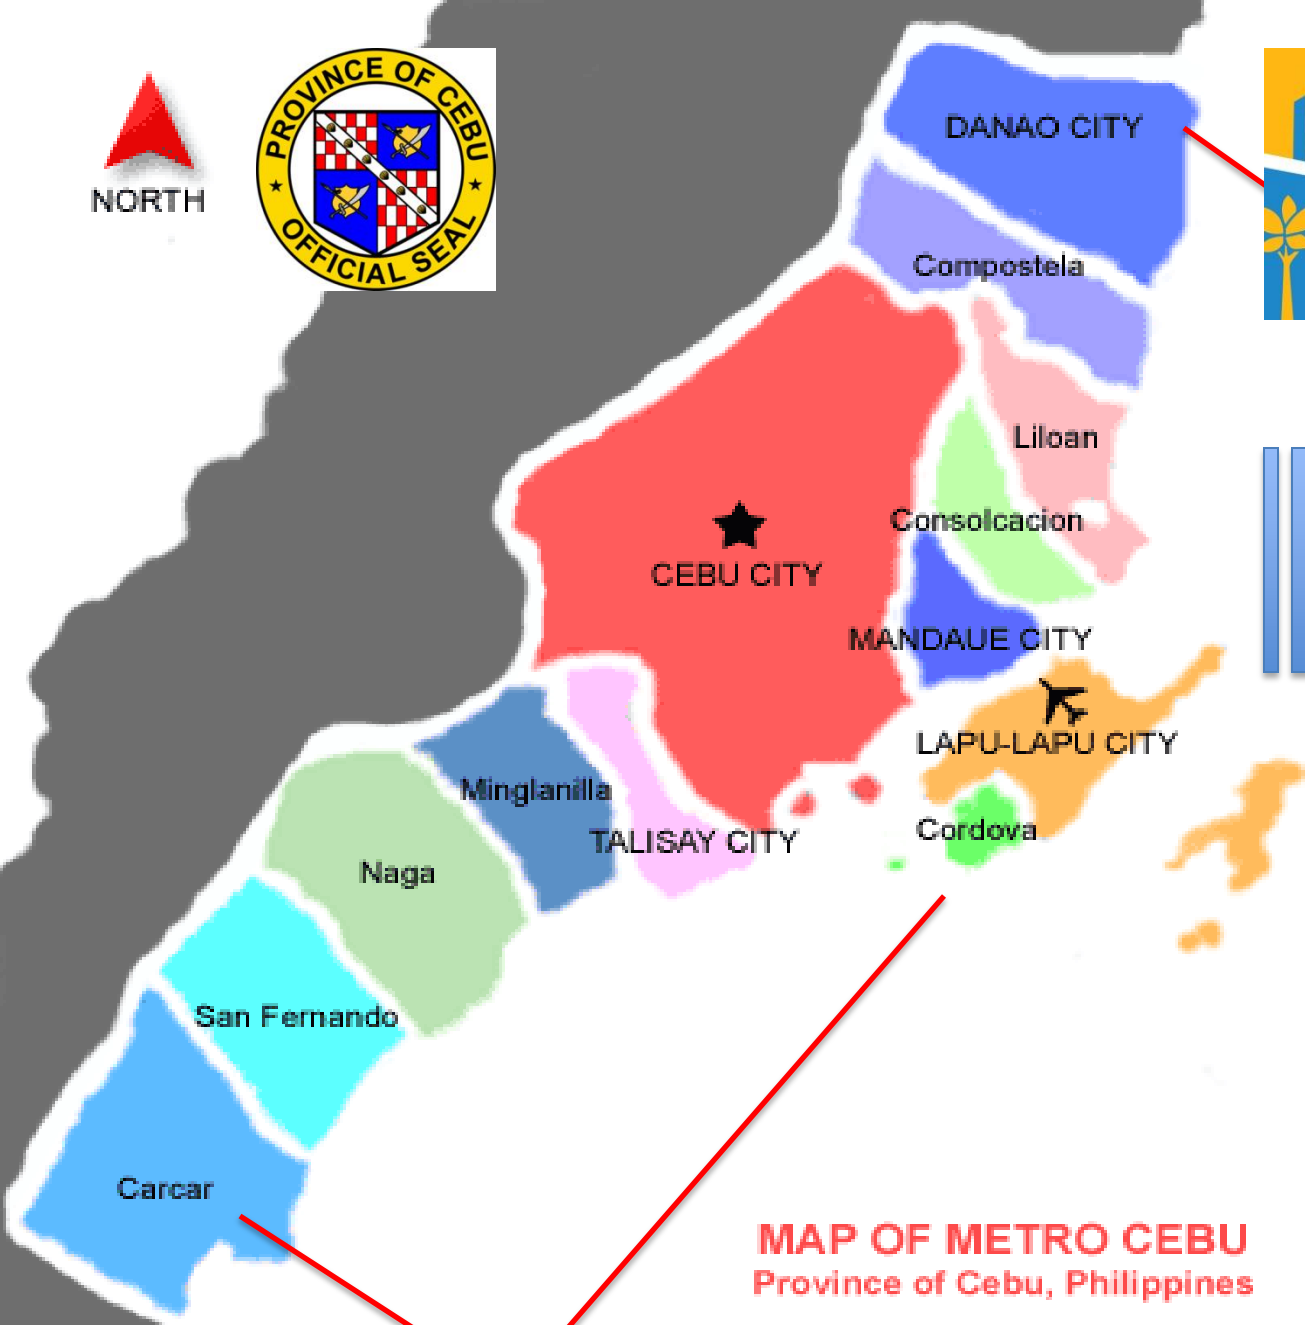

CEBU

Central
Core

- ❖ Founded in August 6, 1569
- ❖ Island in Central Visayas
- ❖ 7 Cities & 44 Municipalities
- ❖ Capital: City of Cebu
- ❖ 365 miles south of Manila
- ❖ Population: 2.6 Million (2010)

QUALITY OF LIFE FOR ALL

CEBU

**METRO CEBU:
CENTRAL CORE**

**Opportunity to learn,
acquire skills, & make
a living**

**Environment for
business & community**

**Quality of life in live,
work, and play spaces**

**Cooperation of all in
realizing the vision**

13 cities and municipalities in 1 province covering Metro Cebu as subscribed to by the **Metro Cebu Development and Coordinating Board (MCDCB)**

MAP OF METRO CEBU
Province of Cebu, Philippines

6 Cs of Smart Cities