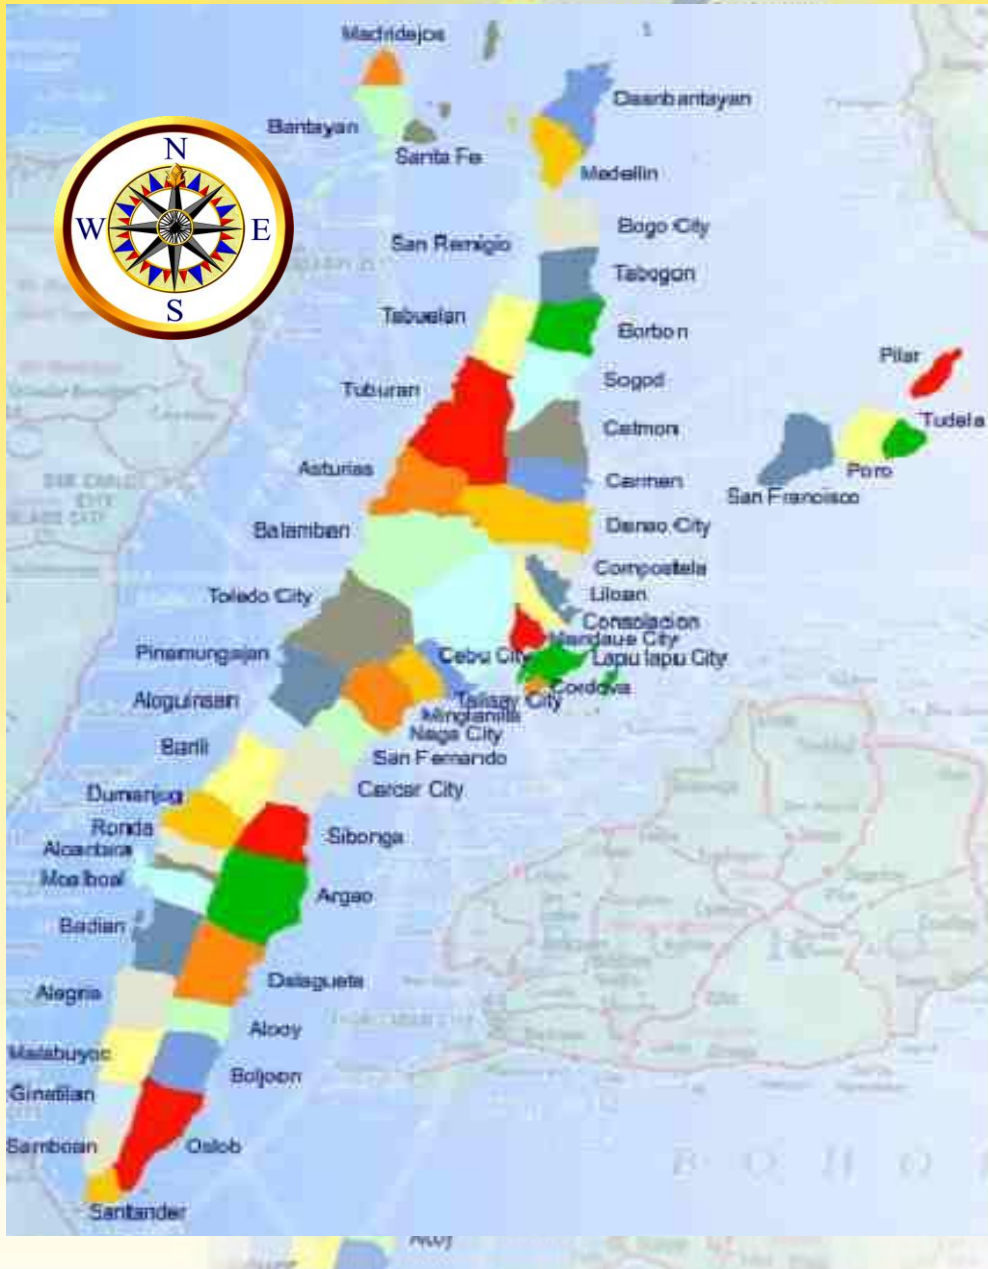

You're Invited...

CEBU