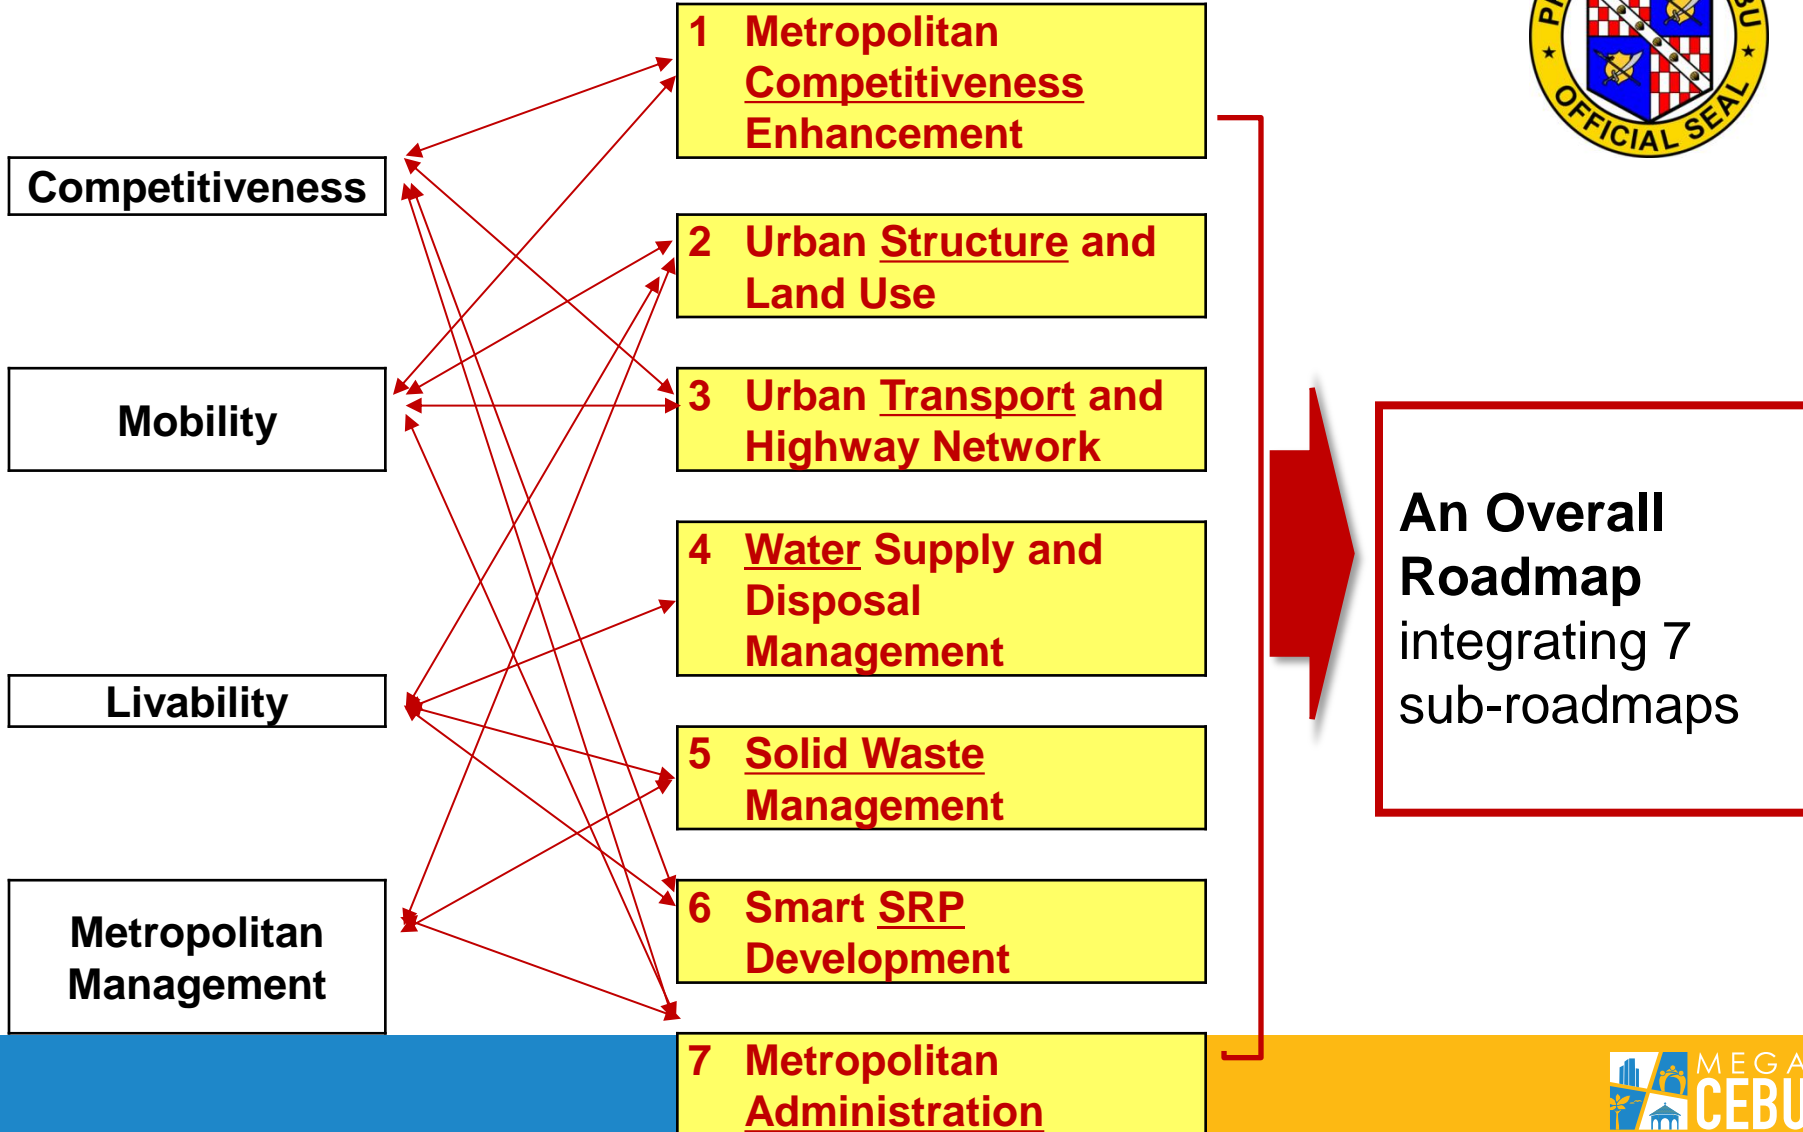

**NORTH
GROWTH AREA**

**SOUTH
GROWTH AREA**

**WEST GROWTH
AREA**

**CENTRAL
URBAN CORE**

**SMART
CITIES &
TOWNS**

Economic Development

Ecological Security

Equitable Growth

Tourism Areas N-S-E-W

Gateway to Southern Philippines

Proposed Economic Processing Zone

CEBU MITSUMI, INC.

TAIHEIYO CEMENT

7 SUB-ROADMAPS

4 STRATEGIES

Population Distribution and Urban Cluster System in Metro Cebu 2050