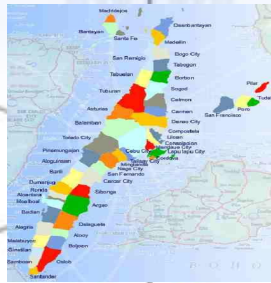

CEBU

Central
Core

- ❖ Founded in August 6, 1569
- ❖ Island in Central Visayas
- ❖ 7 Cities & 44 Municipalities
- ❖ Capital: City of Cebu
- ❖ 365 miles south of Manila
- ❖ Population: 2.6 Million (2010)

QUALITY OF LIFE FOR ALL

13 cities and municipalities in 1 province covering Metro Cebu as subscribed to by the **Metro Cebu Development and Coordinating Board (MCDCB)**

MAP OF METRO CEBU
Province of Cebu, Philippines

6 Cs of Smart Cities

CONNECTED

COMPACT

COMPLETE

CONVIVIAL

COMPLEX

CONSERVING

Smart Cities: compact, pedestrian-friendly, mixed-use communities

CEBU

**NORTH
GROWTH AREA**

**SOUTH
GROWTH AREA**

**WEST GROWTH
AREA**

**CENTRAL
URBAN CORE**

**SMART
CITIES &
TOWNS**

Economic Development

Ecological Security

Equitable Growth