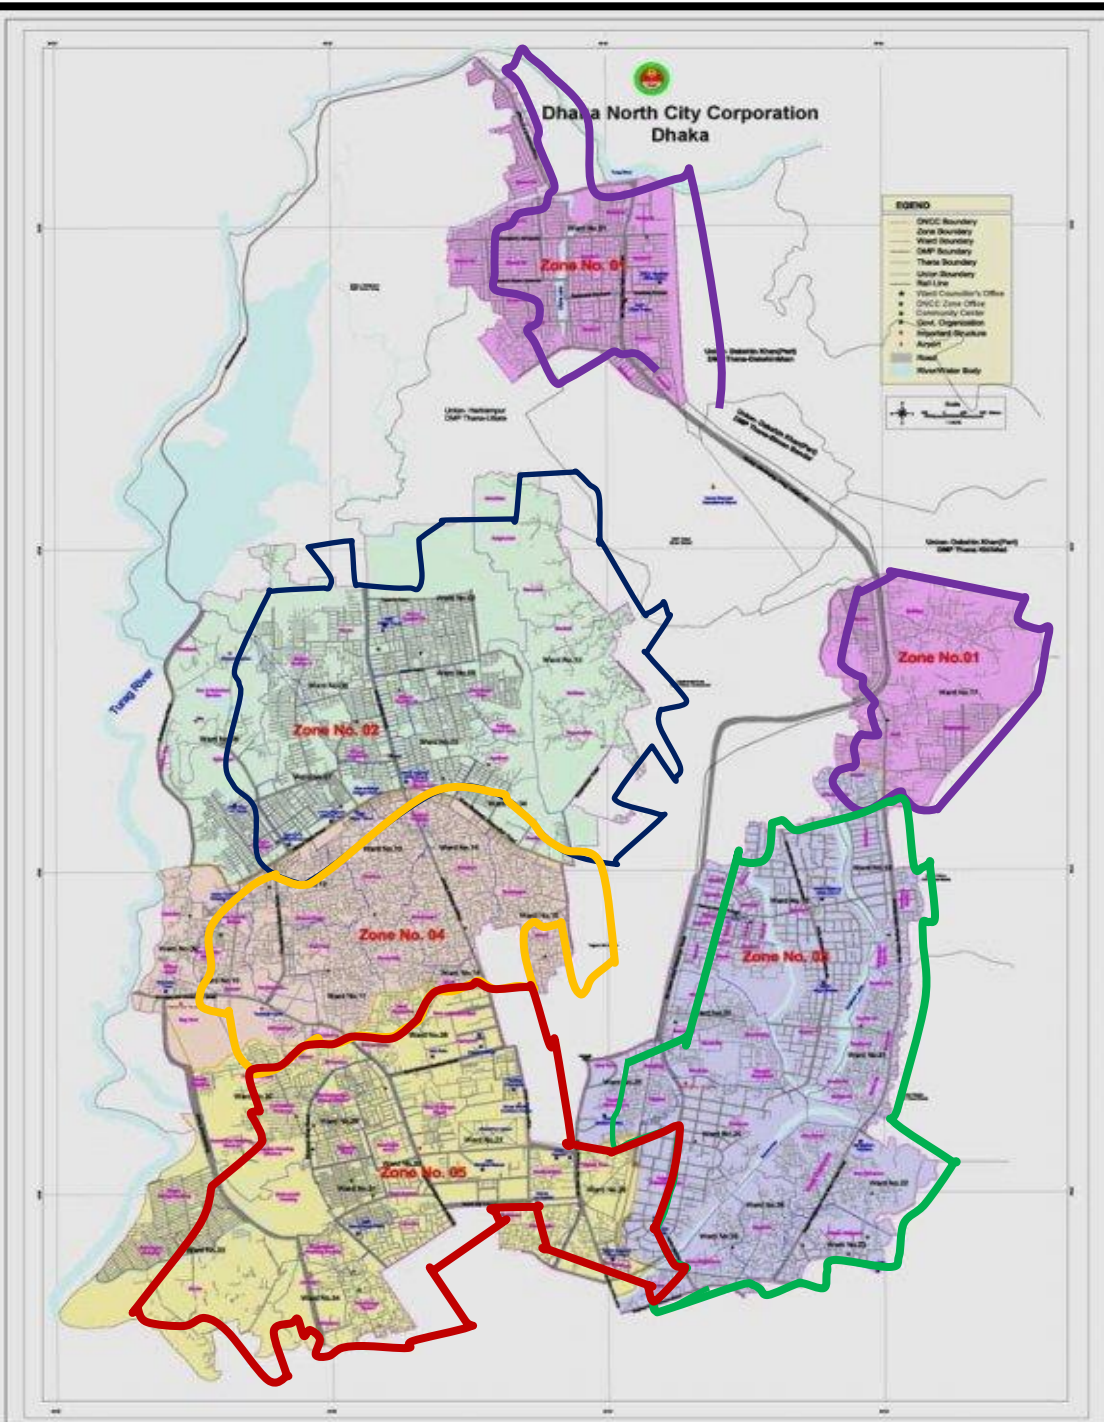

DHAKA NORTH CITY CORPORATION

Area : 82.63 sq.km
Population: 40 lacs
Zones: 5
Wards: 36

Hatirjheel Lake Development

Flyovers and City Streets

City Greenery Program